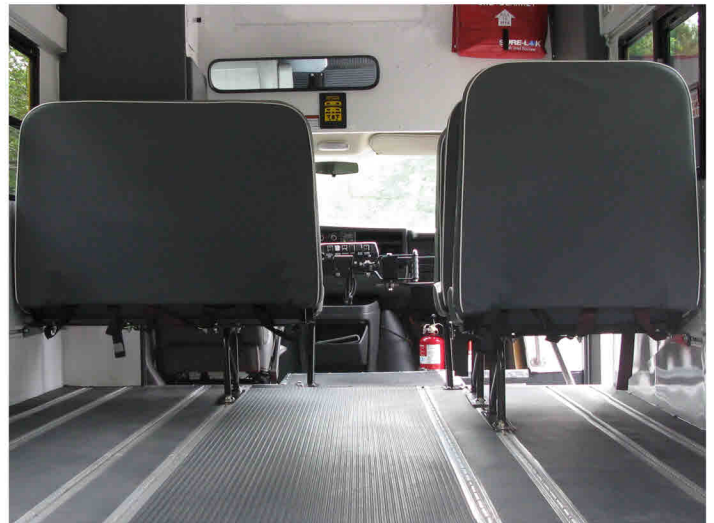

- *Family-Owned and Operated Since 1973*
- *Dedicated to Manufacturing the Safest
  Most Structurally Sound School Buses in the Industry*

Van-Con Inc. • 123 William St. Middlesex, NJ, 08846 • 732-356-8484 • info@vanconbus.com

Visit Us at VanConBus.com